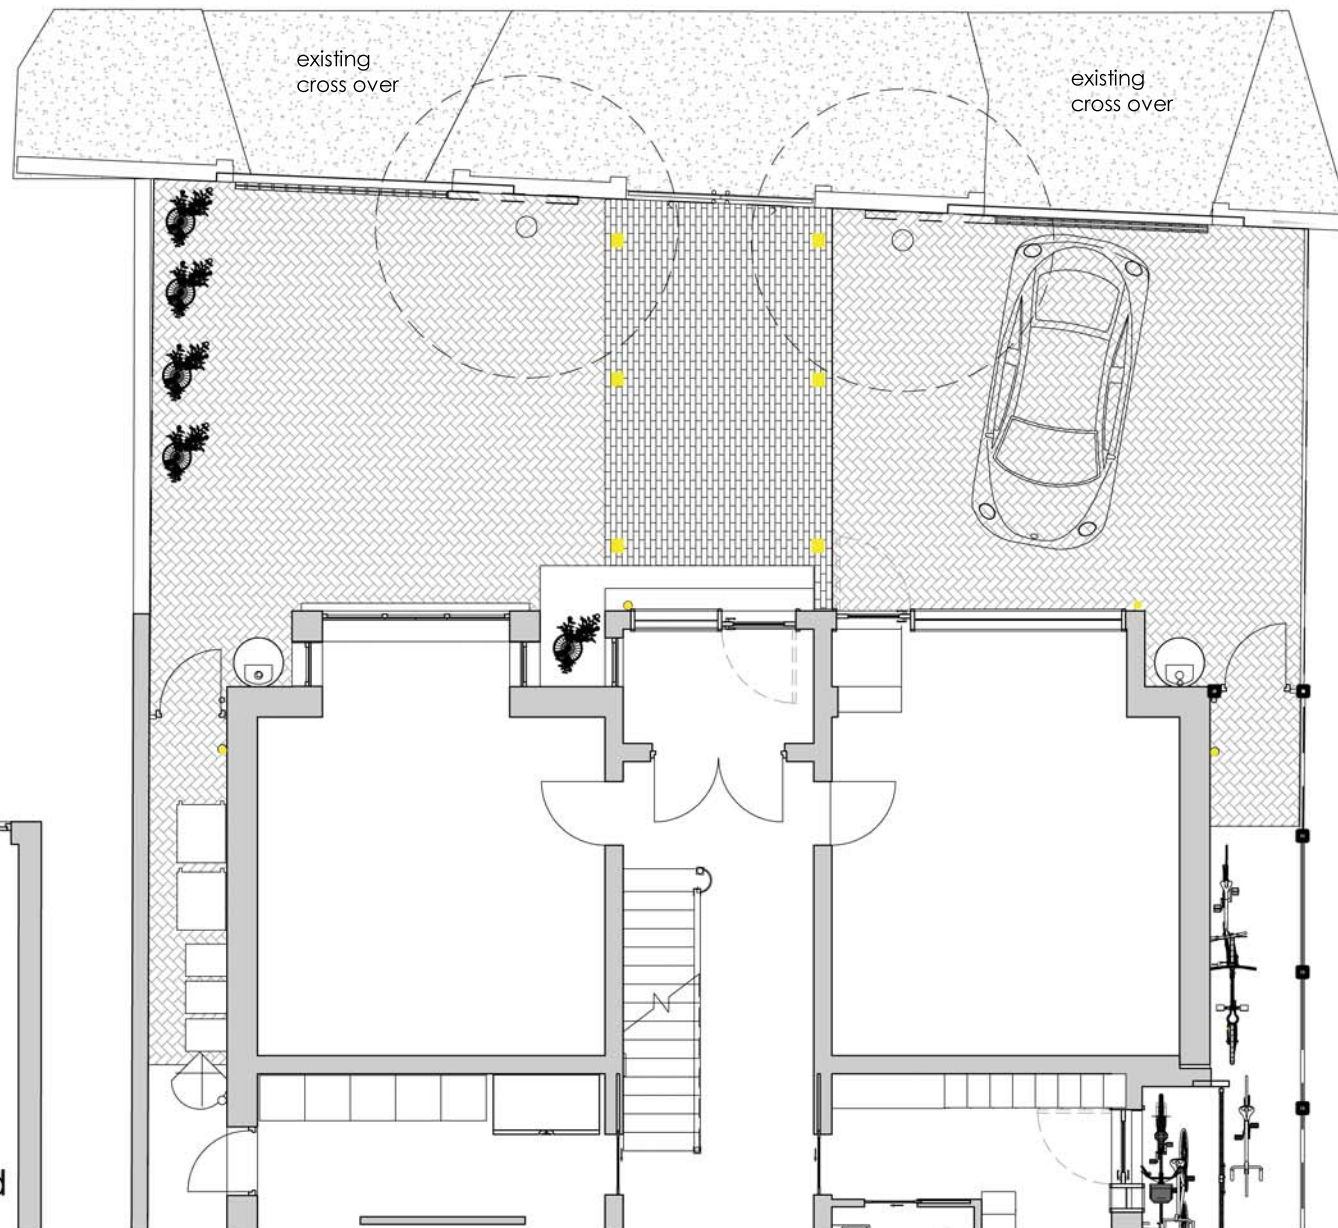

permeable paving or permeable resin to front drive areas

dusk to dawn ground and wall LED lighting