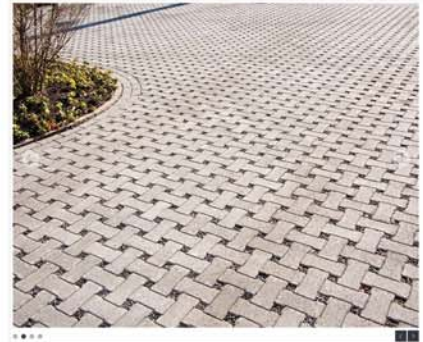

permeable paving or permeable resin to front drive areas

dusk to dawn ground and wall LED lighting

77 Christchurch Road